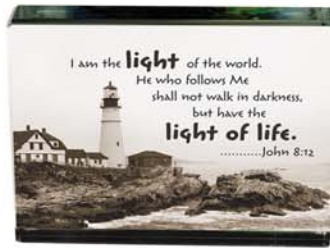

ITEM# 10406E PEACE

ITEM# 10409E LOVE

Fresh Water Pearls w/18K White Gold

Designer Jewelry with
Symbols of our Faith
in Him.

10501E▲
Refuge & Strength
Bookends

10238E Light of Life

10239E Bread of Life

Crystal Blocks